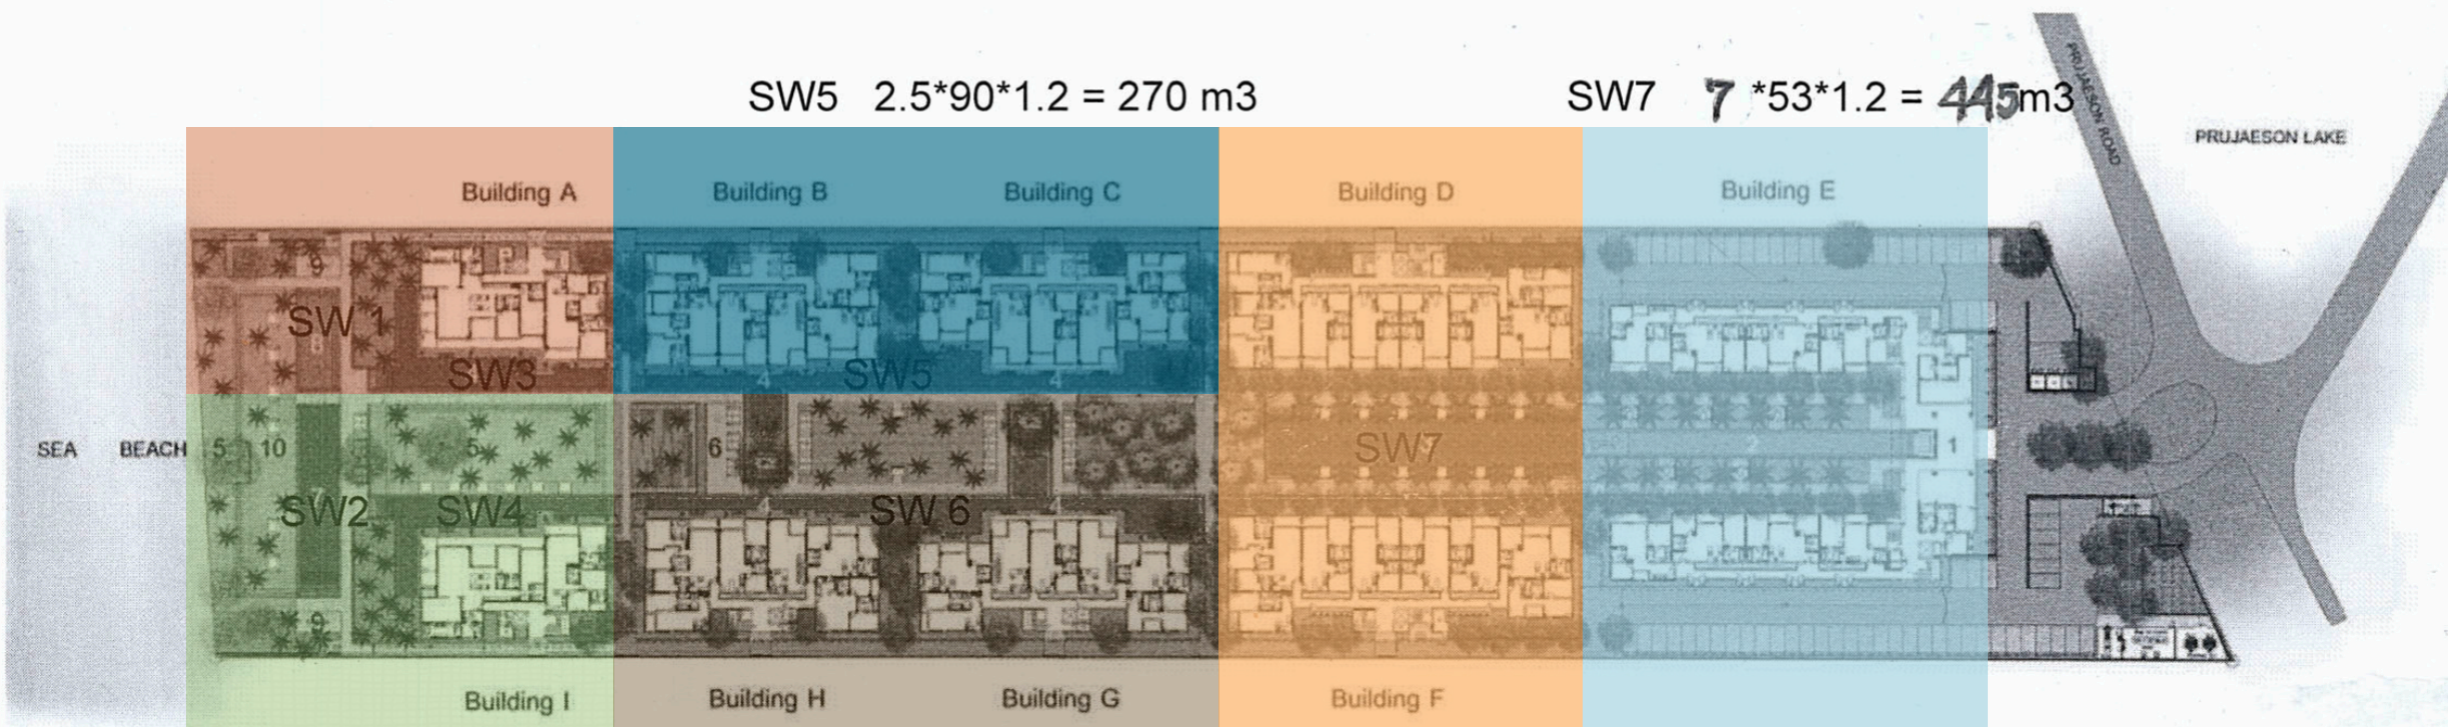

Customer No. 289 Baan Mai Khao

Brush Clear Leaf / Terrace Surface and Vacuum Mon- Sat Operation time 06.00 - 18.00 The Time Not Fix Cleaners K. Tong Team

SW1 $6 \times 16 \times 0.6 = 57.6 \text{ m}^3$

SW3 $(2.6 \times 9 \times 1.2) + (3 \times 50 \times 1.2) = 208 \text{ m}^3$

SW5 $2.5 \times 90 \times 1.2 = 270 \text{ m}^3$

SW7 $7 \times 53 \times 1.2 = 445 \text{ m}^3$

MASTER Floor Plan

SW6 $2.5 \times 90 \times 1.2 = 270 \text{ m}^3$

SW4 $(2.6 \times 9 \times 1.2) + (3 \times 50 \times 1.2) = 208 \text{ m}^3$

SW2 $6 \times 30 \times 1.2 = 216 \text{ m}^3$

LEGEND :

- 1 LOBBY
- 2 LILY POND
- 3 LAP POOL
- 4 RELAXING POOL
- 5 MULTI-PURPOSE AREA
- 6 FITNESS WITH EQUIPMENT (BELOW)
- 7 BEACH FRONT POOL
- 8 KIDS POOL
- 9 PAVILION
- 10 SUN LOUNGE